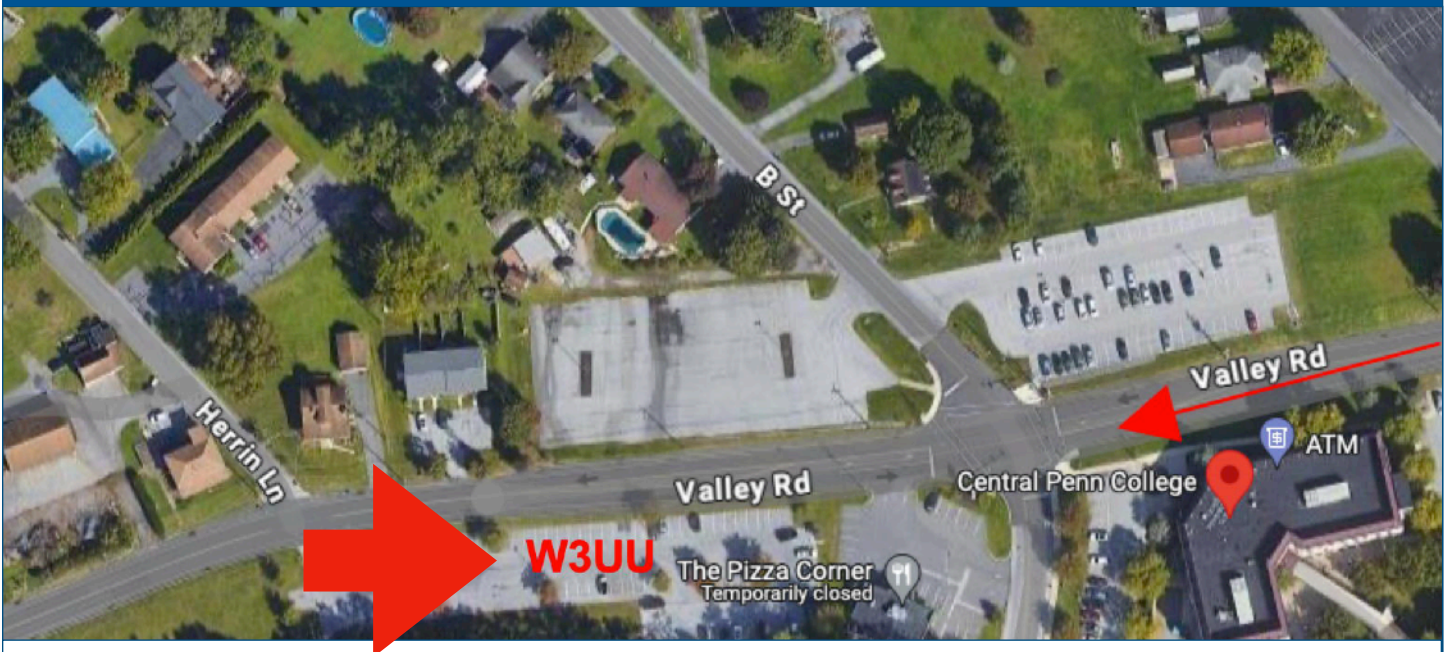

AMATEUR RADIO

FD★26

A NATIONAL RESOURCE

Harrisburg Radio Amateurs Club - **W3UU**

Saturday, 2 p.m. June 27th, to
Sunday, 2 p.m. June 28th, 2026

- ✓ Harrisburg Radio Amateurs Club (www.w3uu.org) Field Day is at the Central Penn College (www.centralpenn.edu/directions), Valley Road, Summerdale, Cumberland County, Pennsylvania, operating as **W3UU**.
- ✓ *Directions:* from I-81 take Enola Road south (U.S. 11/15) to Valley Road; take Valley Road to the first parking lot (Lot F) to your left just past B Street and the Advanced Technology Education Center (ATEC). Lat. 40.304846, Long. -76.936542.
- ✓ Restrooms and cooling available in the ATEC building. **ALL ARE WELCOME!**