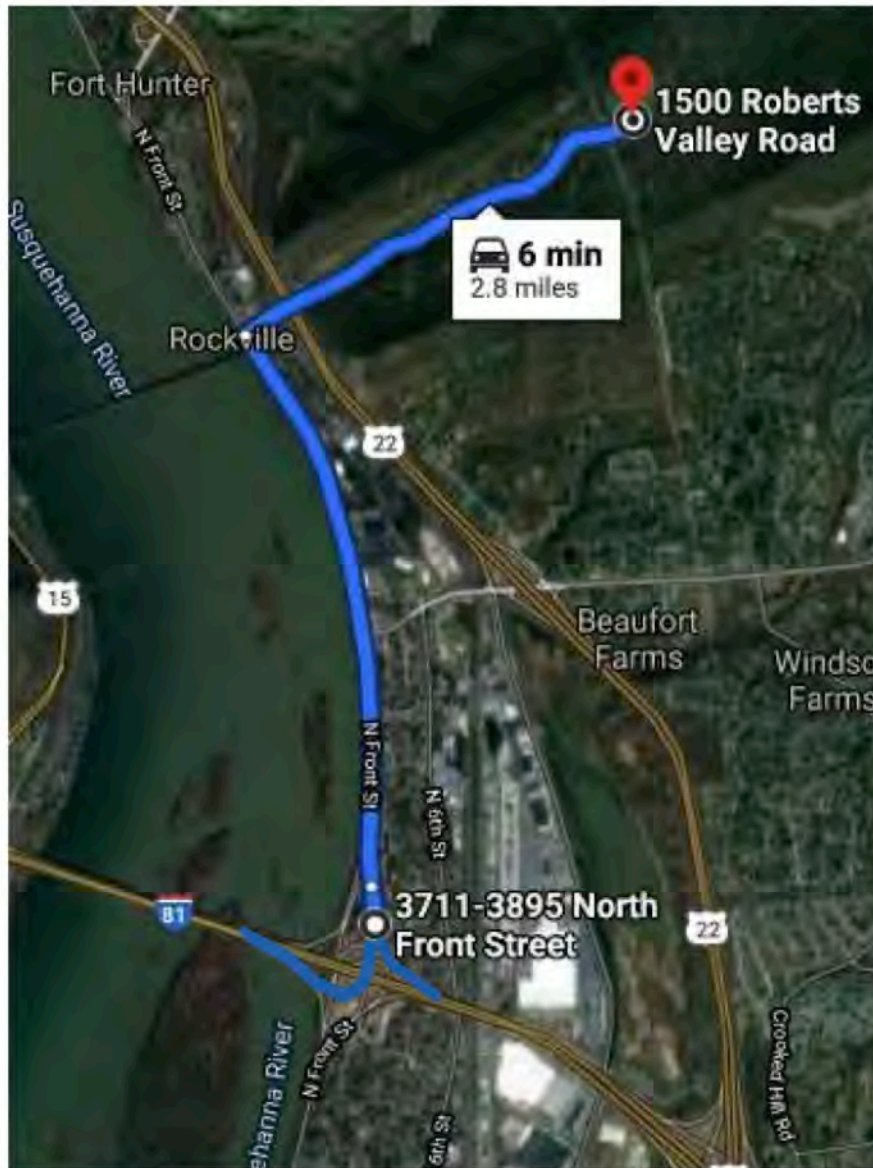

Directions to the **Harrisburg Postal Employees Picnic Grounds** and Hamfest from Rt. I-81:

Located just north of Harrisburg, Pa.

Rt. I-81 to Exit 66 (Follow signs to North Front Street)

Continue straight on North Front Street for 1.6 miles

Turn right onto Roberts Valley Road

Hamfest / Convention is 1.2 miles on LEFT.

1500 Roberts Valley Road, Harrisburg, Pa 17110

**The blue path on the map shows going from I-81, Exit 66**

Scan QR Code above with smart phone and it will open Google Maps.

**From US-322E/US-22E and points north:**

Take the exit toward PA-443/Fishing Creek/Rockville

Continue onto North Front St/River Rd.

Continue straight on North Front Street for 1.5 miles

Turn LEFT onto Roberts Valley Road

Hamfest / Convention is 1.2 miles on LEFT.

1500 Roberts Valley Road, Harrisburg, Pa 17110

**Mapping/APRS Coordinates**

**Hamfest: 40.34420,-76.88495**